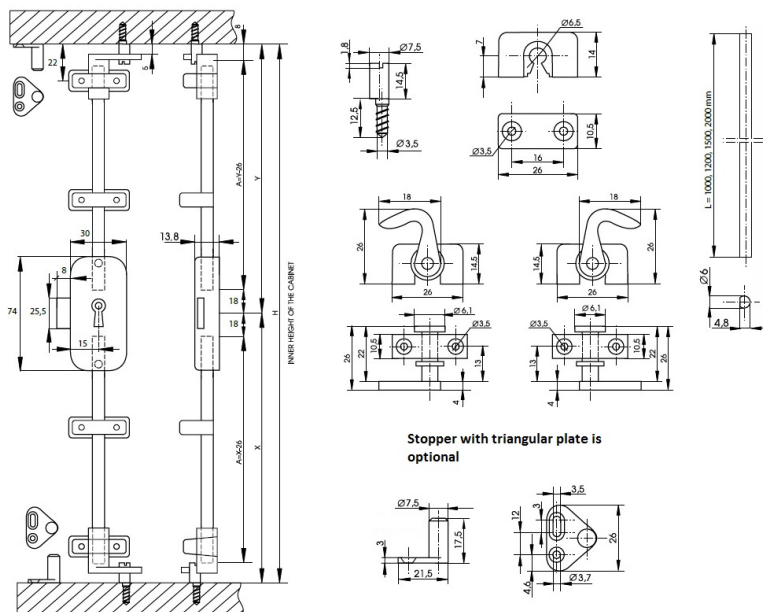

## Description:

Rotary Bar Lock 920, Key Hole Type, 3-Way, RH, BRG, 15mm Backset, Incl. All Accessories but No Bar & No Key. Lock, Body Burgundy (RED) Color, Accessoires Bronze Pl.

## Item number:

14.05.252-0

| Units | Box | Carton | HS Code    | Barcode  |
|-------|-----|--------|------------|--|
| Pcs.  | 12  | 120    | 8301300000 |  |
|       |     |        |            | 5704866042864  |